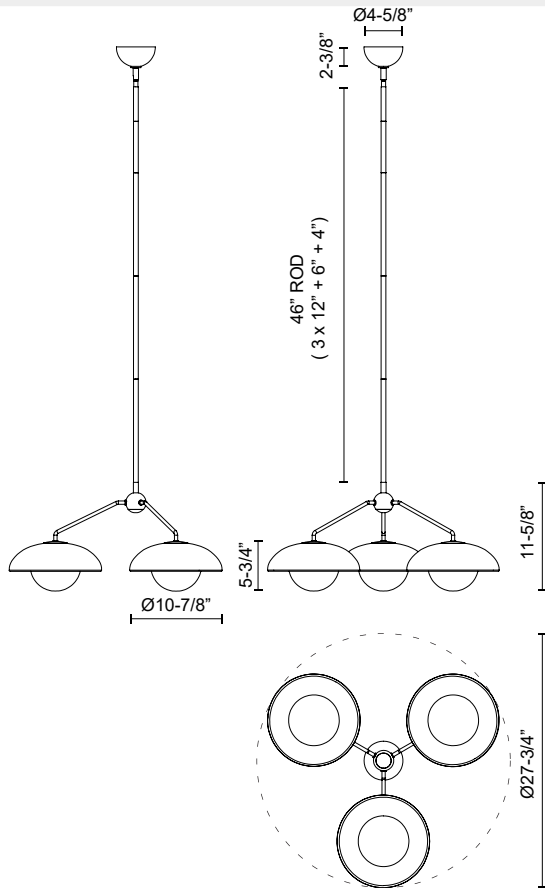

alora mood

P. 1.855.855.8926

CANADA: 19054 28TH Avenue Surrey - BC V3Z 6M3

USA: 3035 E. Lone Mountain Rd - Las Vegas, NV, 89081

RUBIO CH522328

FIXTURE DIMENSIONS	D27-3/4" x H11-5/8"
LAMP TYPE	E26
MAX WATTAGE	60W
BULB QTY	3
BULBS INCLUDED	No
VOLTAGE	120V
GLASS DETAILS	Opal Glass
MATERIAL	Aluminum; Glass;
ROD LENGTH	46" Max (3x12" + 1x6" + 1x4")
DIAMETER OF ROD	1/2"
WIRE LENGTH	60"
MINIMUM HANG HEIGHT	21"
SLOPED CEILING ADAPTABLE	Yes, Up to 45 Degrees
LOCATION	Dry
CANOPY DIMENSIONS	D4-5/8" x H2-3/8"
BRAND	Alora Mood

[D - Diameter, L - Length, W - Width, H - Height, E - Extension]

AVAILABLE FINISHES:

CH522328AGOP

Aged Gold/Opal
Matte Glass

CH522328MBOP

Matte Black/Opal
Matte Glass

*For complete warranty terms, please visit: www.aloralighting.com/warranty