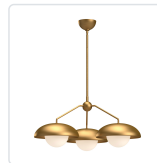

alora mood

P. 1.855.855.8926

CANADA: 19054 28TH Avenue Surrey - BC V3Z 6M3

USA: 3035 E. Lone Mountain Rd - Las Vegas, NV, 89081

RUBIO CH522328

FIXTURE DIMENSIONS	D27-3/4" x H11-5/8"
LAMP TYPE	E26
MAX WATTAGE	60W
BULB QTY	3
BULBS INCLUDED	No
VOLTAGE	120V
GLASS DETAILS	Opal Glass
MATERIAL	Aluminum; Glass;
ROD LENGTH	46" Max (3x12" + 1x6" + 1x4")
DIAMETER OF ROD	1/2"
WIRE LENGTH	60"
MINIMUM HANG HEIGHT	21"
SLOPED CEILING ADAPTABLE	Yes, Up to 45 Degrees
LOCATION	Dry
CANOPY DIMENSIONS	D4-5/8" x H2-3/8"
BRAND	Alora Mood

[D - Diameter, L - Length, W - Width, H - Height, E - Extension]

AVAILABLE FINISHES:

CH522328AGOP

Aged Gold/Opal
Matte Glass

CH522328MBOP

Matte Black/Opal
Matte Glass

*For complete warranty terms, please visit: www.aloralighting.com/warranty